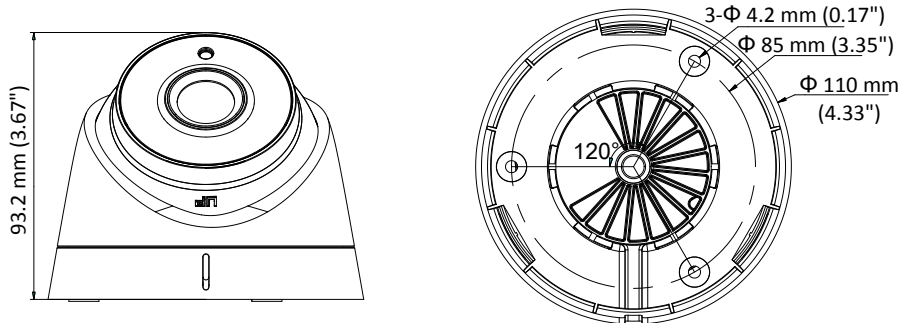

Order Models

DS-2CE56D8T-IT3E

Dimension

Accessory

Distributed by